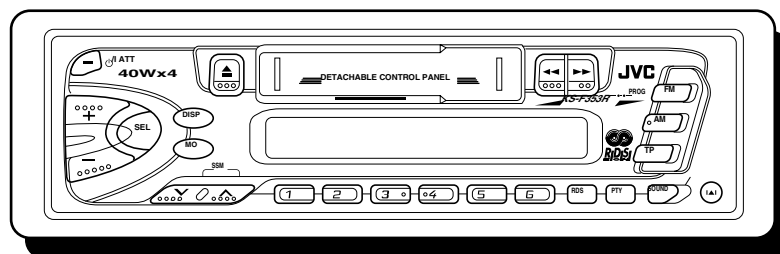

## CASSETTE RECEIVER

#### Area Suffix

EX ----- Central Europe

This model is KS-F353R/KS-F350R EX that is added to the preceding model, the KS-F353R/KS-F350R E. Therefore the service manual for this model is consisting of Parts list only.